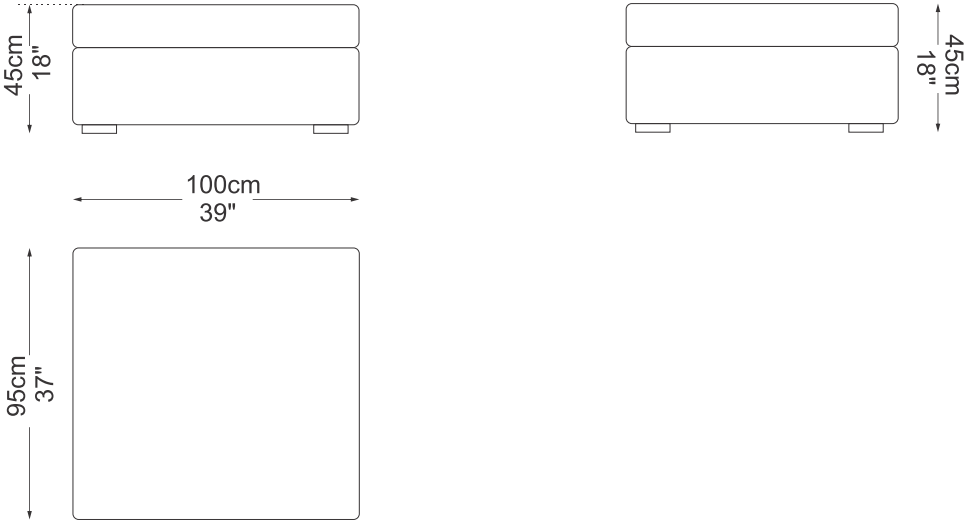

Recamier

Pufe

SOFÁ
CÁDIS

BRETON