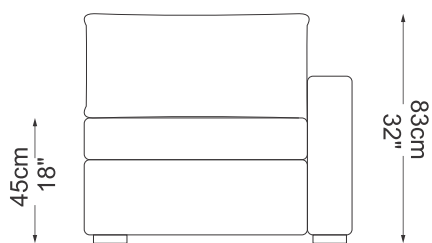

## Módulo sem braço

80/90/100/110/120/130cm  
-31/35/39/43/47/51"-

## Módulo com 1 braço

96/106/116/126/136/146cm  
-38/42/46/49/53/57"-

SOFÁ  
**CÁDIS**

**BRETON**

# Chaise com 1 braço

96/106/116/126/136/146cm  
 ← 38/42/46/49/53/57" →

# Terminal com pufe

140/160/180cm  
 55/63/71"

SOFÁ  
**CÁDIS**

**BRETON**