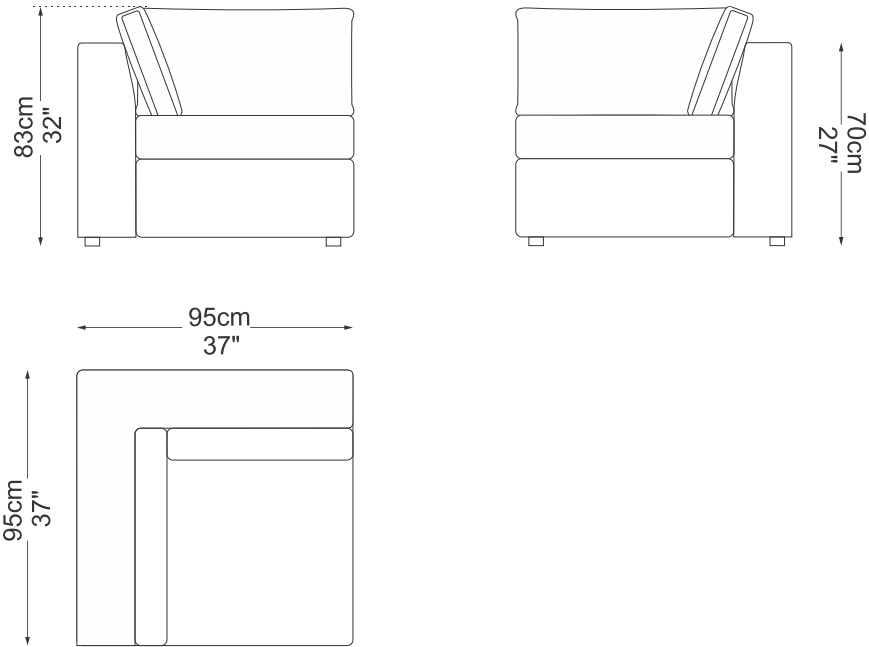

Canto

SOFA
CÁDIS

BRETON