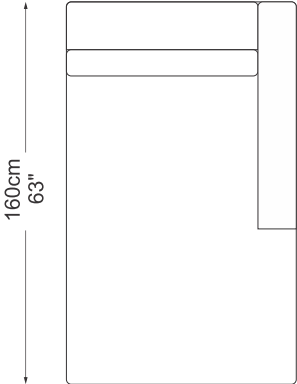

## Módulo sem braço

80/90/100/110/120/130cm  
-31/35/39/43/47/51"-

## Módulo com 1 braço

96/106/116/126/136/146cm  
-38/42/46/49/53/57"-

SOFÁ  
**CÁDIS**

**BRETON**

# Chaise com 1 braço

96/106/116/126/136/146cm  
 ← 38/42/46/49/53/57" →

# Terminal com pufe

140/160/180cm  
 55/63/71"

SOFÁ  
**CÁDIS**

**BRETON**