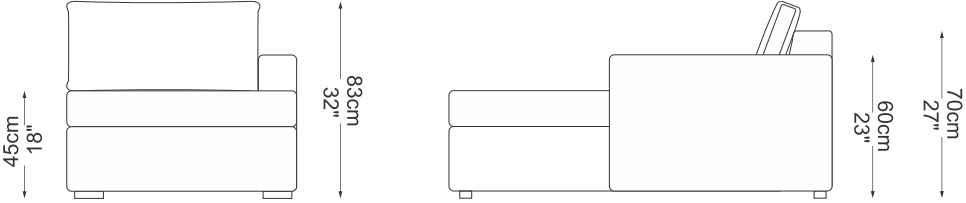

## Módulo sem braço

80/90/100/110/120/130cm  
-31/35/39/43/47/51"-

## Módulo com 1 braço

96/106/116/126/136/146cm  
-38/42/46/49/53/57"-

SOFÁ  
**CÁDIS**

**BRETON**

# Chaise com 1 braço

96/106/116/126/136/146cm  
 ← 38/42/46/49/53/57" →

# Terminal com pufe

140/160/180cm  
 55/63/71"

SOFÁ  
**CÁDIS**

**BRETON**