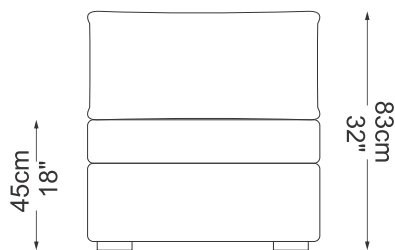

## Módulo sem braço

80/90/100/110/120/130cm  
-31/35/39/43/47/51"-

## Módulo com 1 braço

96/106/116/126/136/146cm  
-38/42/46/49/53/57"-

SOFÁ  
**CÁDIS**

**BRETON**

# Chaise com 1 braço

96/106/116/126/136/146cm  
 ← 38/42/46/49/53/57" →