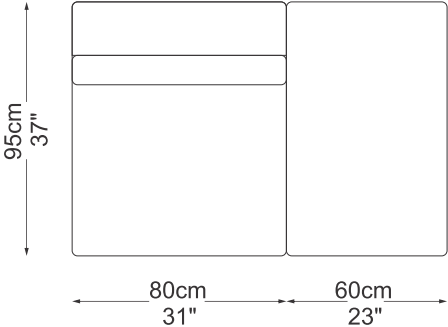

## Módulo sem braço

80/90/100/110/120/130cm  
-31/35/39/43/47/51"-

## Módulo com 1 braço

96/106/116/126/136/146cm  
-38/42/46/49/53/57"-

SOFÁ  
**CÁDIS**

**BRETON**

# Chaise com 1 braço

96/106/116/126/136/146cm  
 ← 38/42/46/49/53/57" →

# Terminal com pufe

140/160/180cm  
 55/63/71"

SOFÁ  
**CÁDIS**

**BRETON**