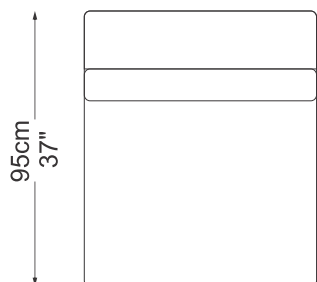

## Módulo sem braço

80/90/100/110/120/130cm  
-31/35/39/43/47/51"-

## Módulo com 1 braço

96/106/116/126/136/146cm  
-38/42/46/49/53/57"-

SOFÁ  
**CÁDIS**

**BRETON**

# Chaise com 1 braço

96/106/116/126/136/146cm  
 ← 38/42/46/49/53/57" →