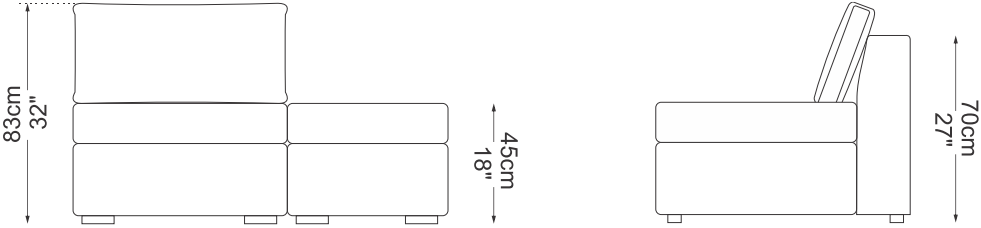

## Módulo sem braço

80/90/100/110/120/130cm  
-31/35/39/43/47/51"-

## Módulo com 1 braço

96/106/116/126/136/146cm  
-38/42/46/49/53/57"-

SOFÁ  
**CÁDIS**

**BRETON**

# Chaise com 1 braço

96/106/116/126/136/146cm  
 ← 38/42/46/49/53/57" →

# Terminal com pufe

140/160/180cm  
 55/63/71"

SOFÁ  
**CÁDIS**

**BRETON**