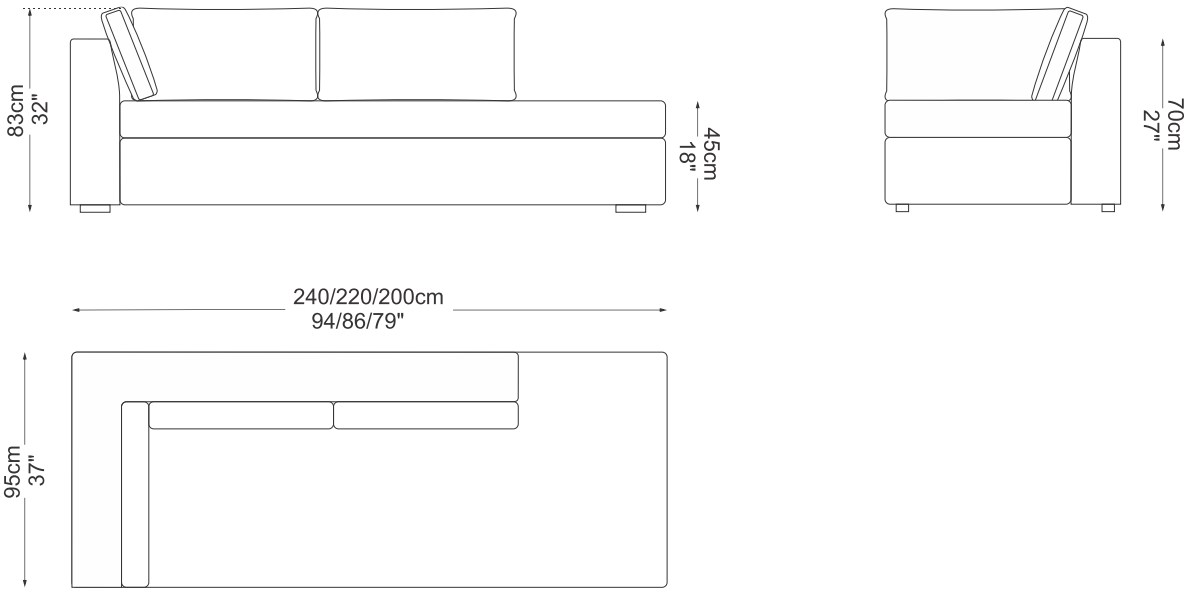

Recamier

Pufe

SOFÁ
CÁDIS

BRETON